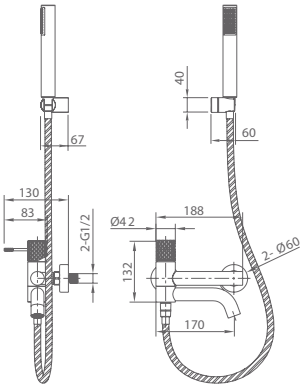

GENOVA

Series