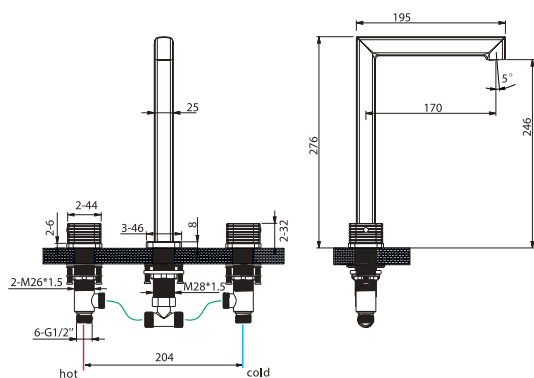

Ref: **BAF065/ORC**

Bicomando per lavabo alto d'appoggio.
Finitura oro rosa spazzolato.