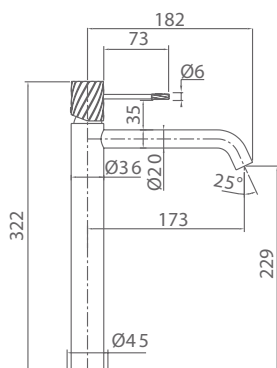

Product sizes (cm)	39 x 21 x 5,9
Weight (leg)	1.153
Guarantee	5 years
Max. preassure (bar)	5
Min. preassure (bar)	0.5
Optimum preassure (bar)	1-4 (recommended 3)
Max. temperature	85°C
Recommended	65°C