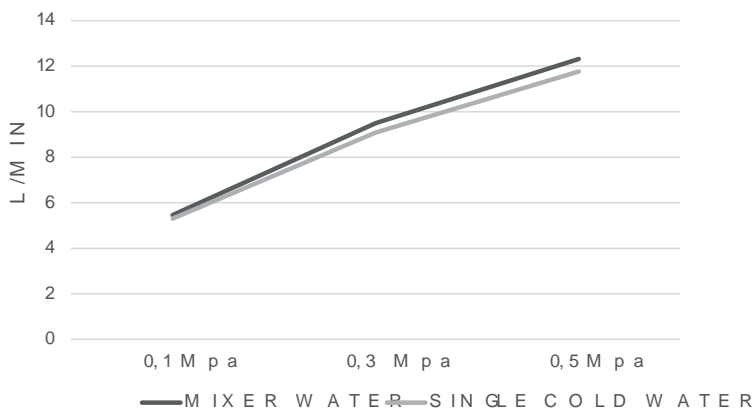

Product sizes (cm)	29 x 17,5 x 6,7
Weight (leg)	1.1
Guarantee	5 years
Max. preassure (bar)	5
Min. preassure (bar)	0.5
Optimum preassure (bar)	1-4 (recommended 3)
Max. temperature	85°C
Recommended	65°C

TEST EFFETTUATI	REGOLAMENTO
Resistenza alla corrosione (NSS)	UNE-EN 248:2003
Tenuta	UNE-EN 817:2009 UNE-EN 1111:2018
Resistenza meccanica sotto pressione	UNE-EN 817:2009 UNE-EN 1111:2018
Resistenza alla torsione	UNE-EN 817:2009
Dispersione del getto	UNE-EN 19703:2016
Portata d'acqua	UNE-EN 817:2009 UNE-EN 1111:2018