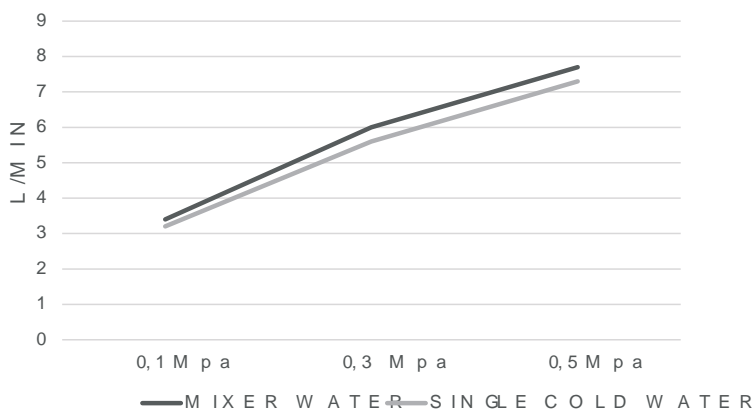

Product sizes (cm)	29 x 17.5 x 6.7
Weight (leg)	1.2
Guarantee	5 years
Max. preassure (bar)	5
Min. preassure (bar)	0.5
Optimum preassure (bar)	1-4 (recommended 3)
Max. temperature	85°C
Recommended	65°C

TEST EFFETTUATI	REGOLAMENTO
Resistenza alla corrosione (NSS)	UNE-EN 248:2003
Tenuta	UNE-EN 817:2009 UNE-EN 1111:2018
Resistenza meccanica sotto pressione	UNE-EN 817:2009 UNE-EN 1111:2018
Resistenza alla torsione	UNE-EN 817:2009
Dispersione del getto	UNE-EN 19703:2016
Portata d'acqua	UNE-EN 817:2009 UNE-EN 1111:2018