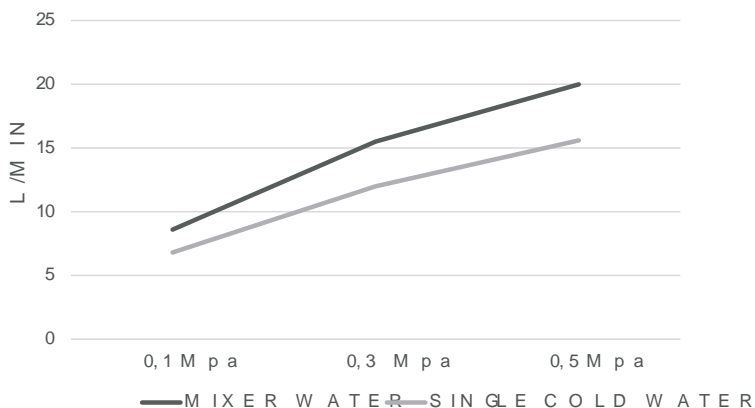

Product sizes (cm)	42 x 25,5 x 7,5
Weight (leg)	2,35
Guarantee	5 years
Max. preassure (bar)	5
Min. preassure (bar)	0,5
Optimum preassure (bar)	1-4 (recommended 3)
Max. temperature	85°C
Recommended	65°C