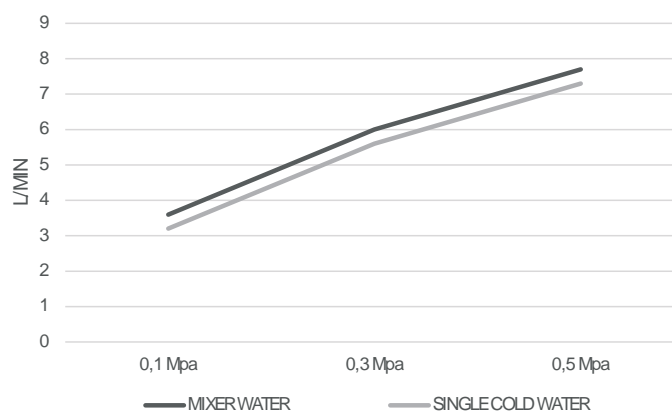

Product sizes (cm)	29 x 17,6 x 6,7
Weight (leg)	1,1
Guarantee	5 years
Max. preassure (bar)	5
Min. preassure (bar)	0,5
Optimum preassure (bar)	1-4 (recommended 3)
Max. temperature	85°C
Recommended	65°C