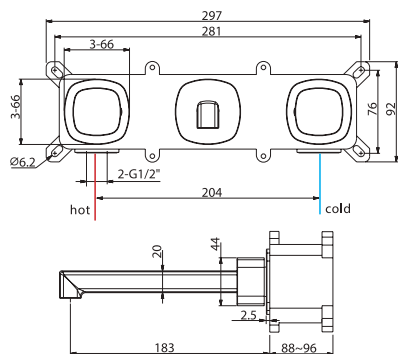

Ref.: **BPT064/ORC**

Bicomando per lavabo incasso.
Finitura oro rosa spazzolato.