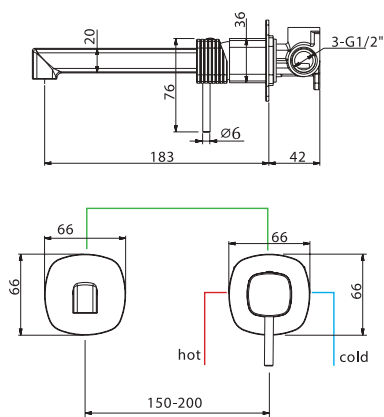

Product sizes (cm)	29 x 17.5 x 6.7
Weight (leg)	1.2
Guarantee	5 years
Max. preassure (bar)	5
Min. preassure (bar)	0.5
Optimum preassure (bar)	1-4 (recommended 3)
Max. temperature	85°C
Recommended	65°C