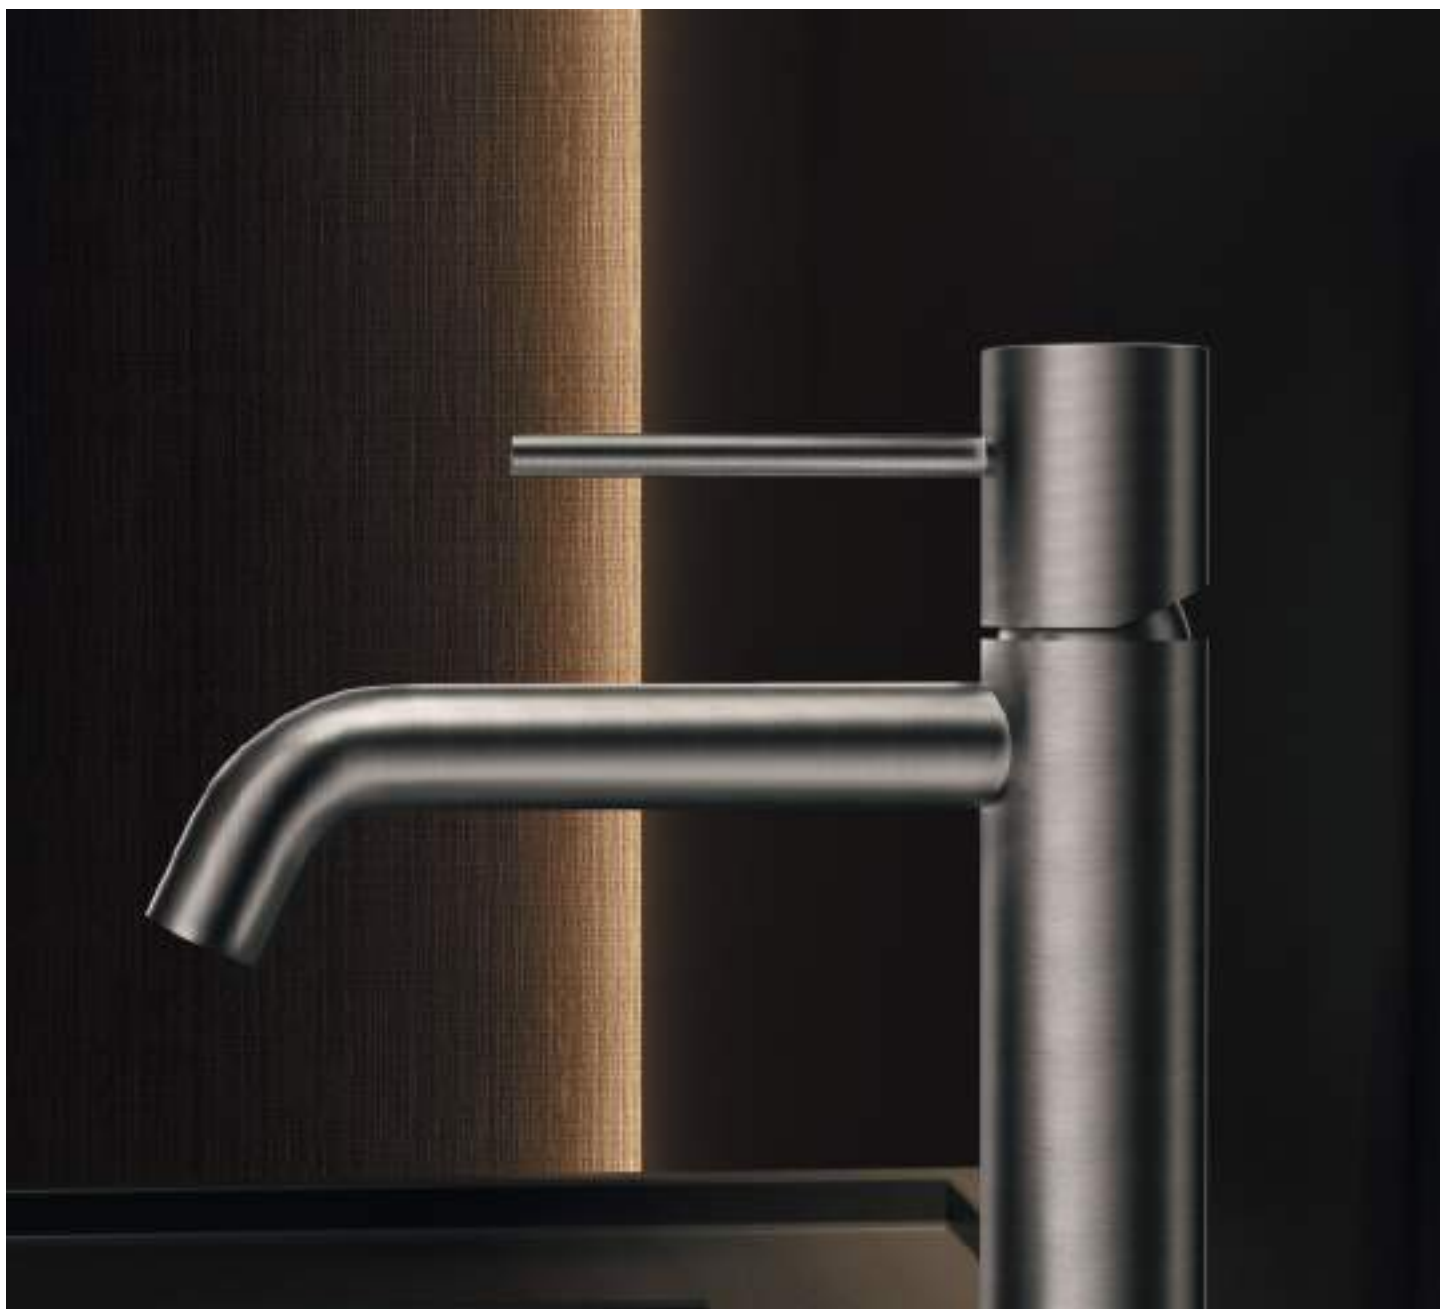

MONZA

Series

Miscelatore per lavabo.

Miscelatore per lavabo.
Corpo rubinetto in ottone.
Cartuccia in ceramica Ø26 mm TOP.
Set flessibile 3/8".