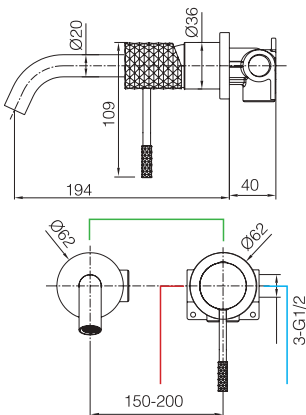

GENOVA

Series

Ref.: **GLG053**

Miscelatore incasso lavabo.
Finitura cromata.

Ref.: **GLG053/NQ**

Miscelatore incasso lavabo.
Finitura nichel spazzolato.

Ref.: **GLG053/BGM**

Miscelatore incasso lavabo.
Finitura black gun metal.

Ref.: **GLG053/OC**

Miscelatore incasso lavabo.
Finitura oro spazzolato.

Ref.: **GLG053/NG**

Miscelatore incasso lavabo.
Finitura nero opaco.

Ref.: **GLG053/ORC**

Miscelatore incasso lavabo.
Finitura oro rosa spazzolato.

TEST EFFETTUATI	REGOLAMENTO
Resistenza alla corrosione (NSS)	UNE-EN 248:2003
Tenuta	UNE-EN 817:2009 UNE-EN 1111:2018
Resistenza meccanica sotto pressione	UNE-EN 817:2009 UNE-EN 1111:2018
Resistenza alla torsione	UNE-EN 817:2009
Dispersione del getto	UNE-EN 19703:2016
Portata d'acqua	UNE-EN 817:2009 UNE-EN 1111:2018

Product sizes (cm)	29 x 17,5 x 6,7
Weight (leg)	1.7
Guarantee	5 years
Max. preassure (bar)	5
Min. preassure (bar)	0.5
Optimum preassure (bar)	1-4 (recommended 3)
Max. temperature	85°C
Recommended	65°C