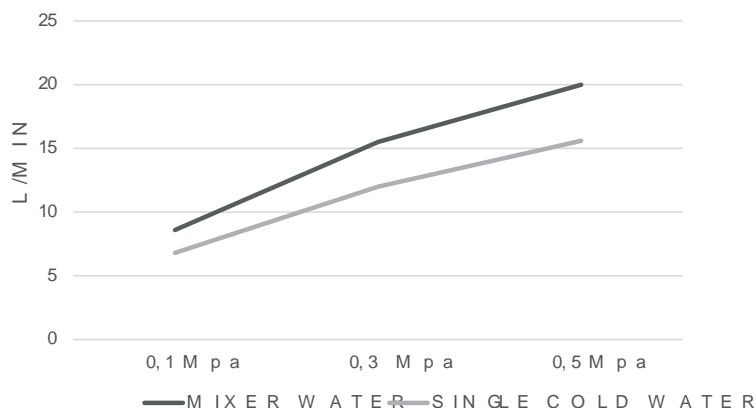

Product sizes (cm)	42 x 25.5 x 7.5
Weight (leg)	2.2
Guarantee	5 years
Max. preassure (bar)	5
Min. preassure (bar)	0.5
Optimum preassure (bar)	1-4 (recommended 3)
Max. temperature	85°C
Recommended	65°C