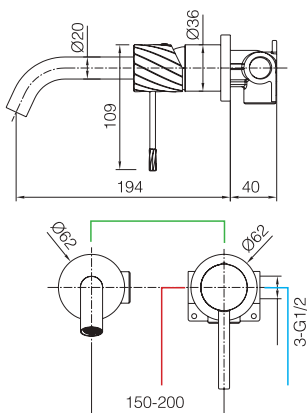

Product sizes (cm)	29 x 17,5 x 6,7
Weight (leg)	1.1
Guarantee	5 years
Max. preassure (bar)	5
Min. preassure (bar)	0.5
Optimum preassure (bar)	1-4 (recommended 3)
Max. temperature	85°C
Recommended	65°C