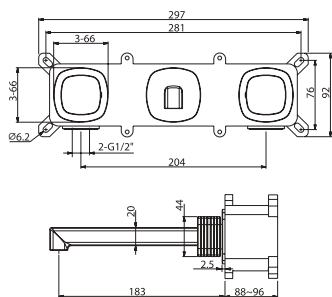

Ref.: **BPF065/ORC**

Bicomando per lavabo incasso.
Finitura oro rosa spazzolato.