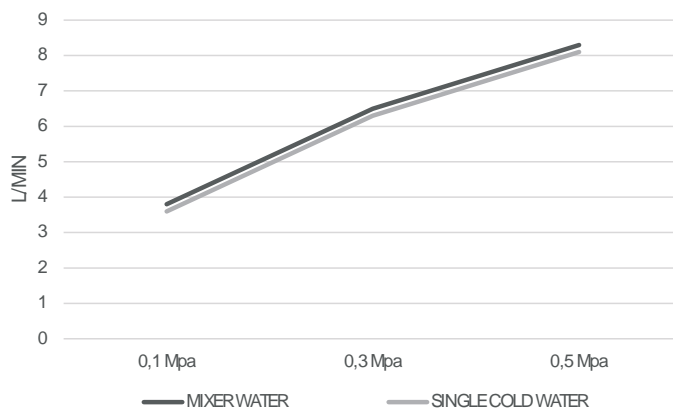

Product sizes (cm)	38 x 22 x 12
Weight (leg)	2.3
Guarantee	5 years
Max. pressure (bar)	5
Min. pressure (bar)	0.5
Optimum pressure (bar)	1-4 (recommended 3)
Max. temperature	85°C
Recommended	65°C

TOSCANA