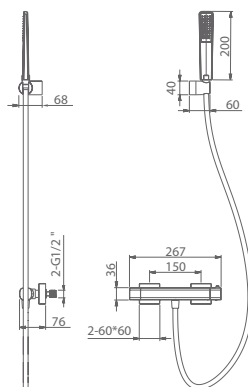

Doccia termostatica.

Rubinetto in ottone.
Supporto per doccetta in ABS.
Doccetta rotonda a 1 posizione.
Tubo flessibile 180cm.
Portata media 12 l/min.
Cartuccia termostatica TURN CLEAN SYSTEM.