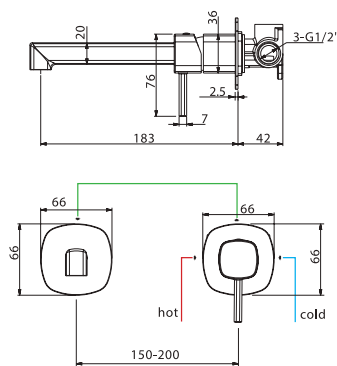

Ref.: **GLT064/ORC**

Miscelatore incasso lavabo.
Finitura oro rosa spazzolato.